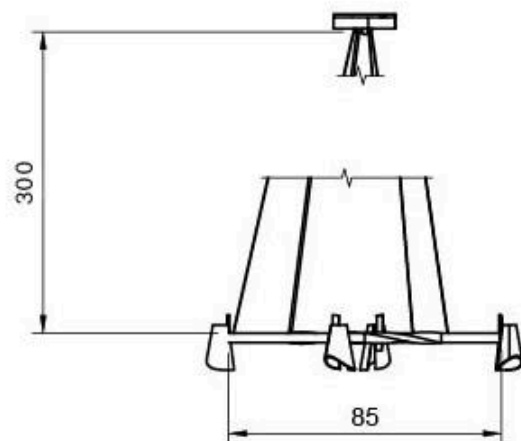

JUDITH WIERSEMA

LIGHT

OPTIONS FOR THE BOW ROUND

FINISH OPTION	• Bronze • Aluminium • Black patinated • Blue patinated
CORD OPTION	• Black • Transparent • Silver
CEILING ROSE OPTION	• Bronze • Aluminium • Black patinated • Blue patinated