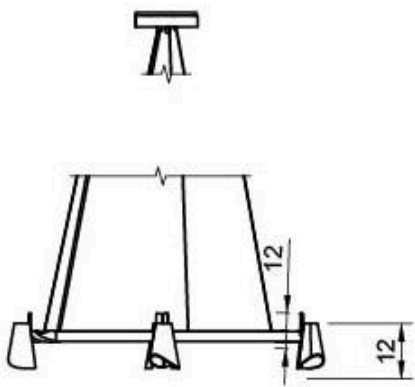

JUDITH WIERSEMA

LIGHT

OPTIONS FOR THE BOW ROUND

FINISH OPTION	• Bronze • Aluminium • Black patinated • Blue patinated
CORD OPTION	• Black • Transparent • Silver
CEILING ROSE OPTION	• Bronze • Aluminium • Black patinated • Blue patinated