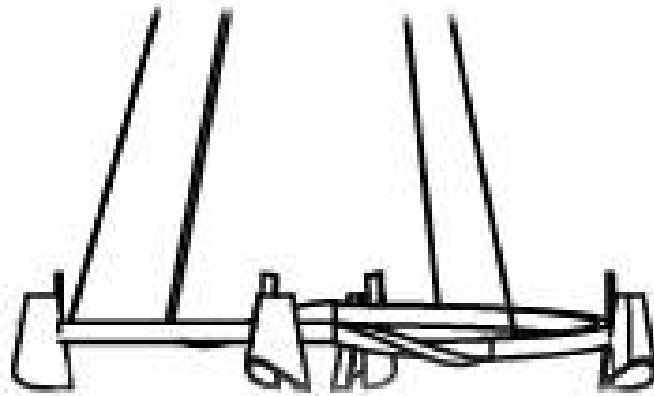

## The Bow Round

DESIGNER	Judith Wiersema
DESCRIPTION	The Bow Round is most charming above a round dinner table or working space. The light is beautifully divided with just the right amount of light for both work and a nice dinner with friends and family. Available in both bronze or aluminum.
DIMENSIONS	Height 12 cm, Width 83 cm
TECHNICAL DETAILS	230 volt Lamp holder G9 Santana G9 1.5W 2200K light source Suspension cable 300 cm Cord length 300 cm